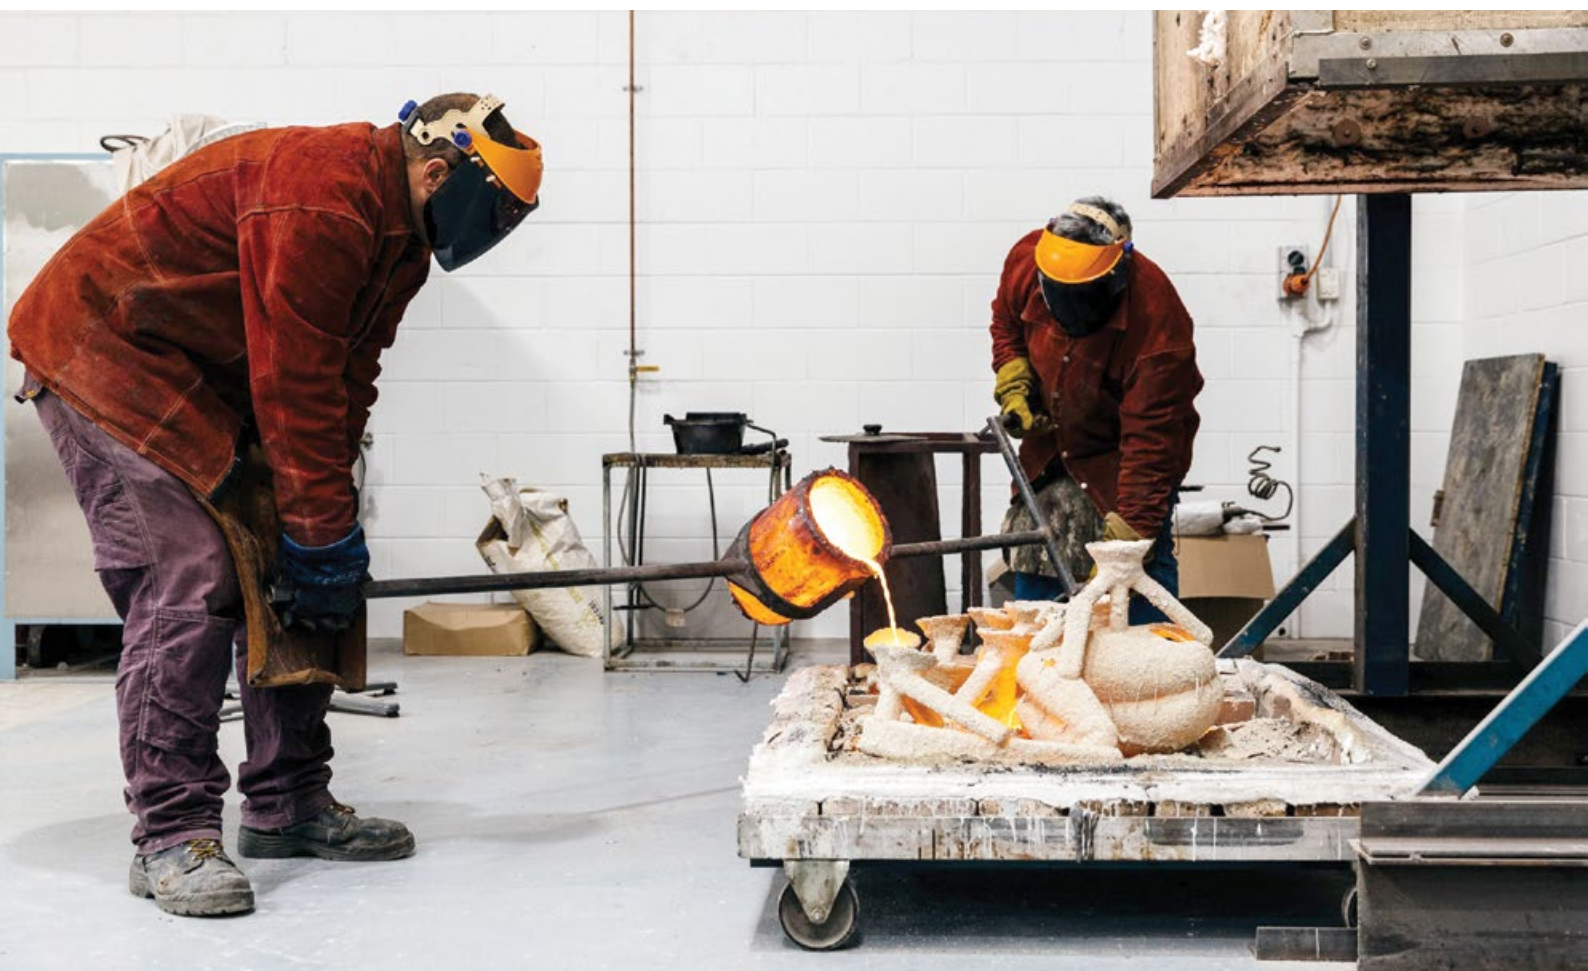

Thursday 1:00pm – 4:00pm
(Modelling from life – Figure or portrait)

Thursday 6:00pm – 9:00pm
(Modelling from life – Figure or portrait)

Saturday 9:00am – 12:00pm
(A mixture of life modelling, hand building and discovering clay in free form)

Numbers per class

We want to ensure each class is a personal experience for you and that you get the most out of your session.

Each classes will have no more than 10 students.

Life models

Perides Sculpture School will be using life professional artist models with great experience. We will select our models that are suitable per class that will use different poses to reflect a number of art motions. All life model classes will have an age restriction of 18 years old with proof of identification when starting the term.

Specialised workshops

Throughout the term we will have special and unique workshops for students that will be an additional cost to the term. This workshop will involve a guest artist to come for the whole day on weekends. This will include materials for the weekend, lunch and drinks and will be a limit of ten people. This will be an intensive weekend (two full days). (Prices will become available once workshops are booked in)

COVID-19

Our school will be implementing the correct procedures and measures to ensure the space is following guidelines. We will ensure good hygiene, areas available to wash your hands and areas that follow physical distancing requirements.